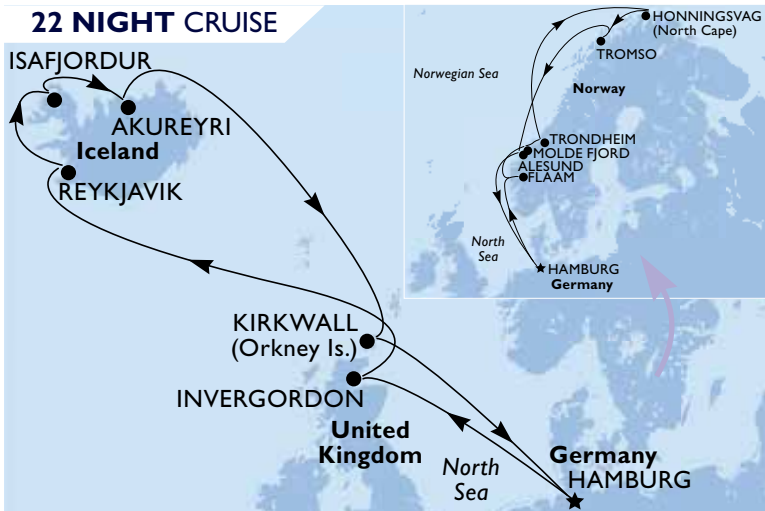

Flaam, Norway

DEPARTING AUSTRALIA **MAY 2019**
INCLUDES AIRFARES!
Flexible return flights!

24

24 May 19	Economy airfares from Australia to Germany with Emirates
25 May 19	Transfer from airport to hotel in Hamburg
25 May 19	1 night accommodation in a 4 star hotel
25 May 19	Transfer from hotel to Hamburg port
26 May 19	22 night cruise on MSC Preziosa including - Meals and Entertainment on board - Cocktail Party and Gala Dinners - Port charges and Service Charges
17 Jun 19	Transfer from port to Hamburg airport
17 Jun 19	Economy class flight from Germany to Australia with Emirates

MSC PREZIOSA ITINERARY - CRUISE DEPARTING 26 MAY 2019

DATE	PORT	ARRIVE	DEPART
26 May 19	Hamburg, Germany	-	22:00
27 May 19	At Sea		
28 May 19	Invergordon, UK	7:00	17:00
29 May 19	At Sea		
30 May 19	Reykjavik, Iceland	11:00	
31 May 19	Reykjavik, Iceland		18:00
01 Jun 19	Isafjordur, Iceland	7:00	19:00
02 Jun 19	Akureyri, Iceland	7:00	18:00
03 Jun 19	At Sea		
04 Jun 19	Kirkwall (Orkney Is), UK	8:00	20:00
05 Jun 19	At Sea		
06 Jun 19	Hamburg, Germany	6:00	21:00
07 Jun 19	At Sea	-	
08 Jun 19	Flaam, Norway	9:00	19:00
09 Jun 19	Molde Fjord, Norway	13:00	21:00
10 Jun 19	Trondheim, Norway	9:00	19:00
11 Jun 19	At Sea		
12 Jun 19	Honningsvag (North Cape), Norway	13:00	
13 Jun 19	Honningsvag (North Cape), Norway		2:00
13 Jun 19	Tromso, Norway	13:00	21:00
14 Jun 19	At Sea		
15 Jun 19	Alesund, Norway	10:00	17:00
16 Jun 19	At Sea		
17 Jun 19	Hamburg, Germany	7:00	-

INSIDE	OCEAN VIEW	BALCONY
from $6,299^{pp*}	from $7,109^{pp*}	from $7,869^{pp*}

BALCONY AUREA
Additional onboard inclusions in AUREA

from **$9,069^{pp*}**

SUITE AUREA
Additional onboard inclusions in AUREA

from **$9,889^{pp*}**

OVERNIGHT IN REYKJAVIK, ICELAND & NORTH CAPE, NORWAY!

BOOK NOW: CALL 1300 028 502, see msccruises.com.au or visit your travel agent

Agents Stamp